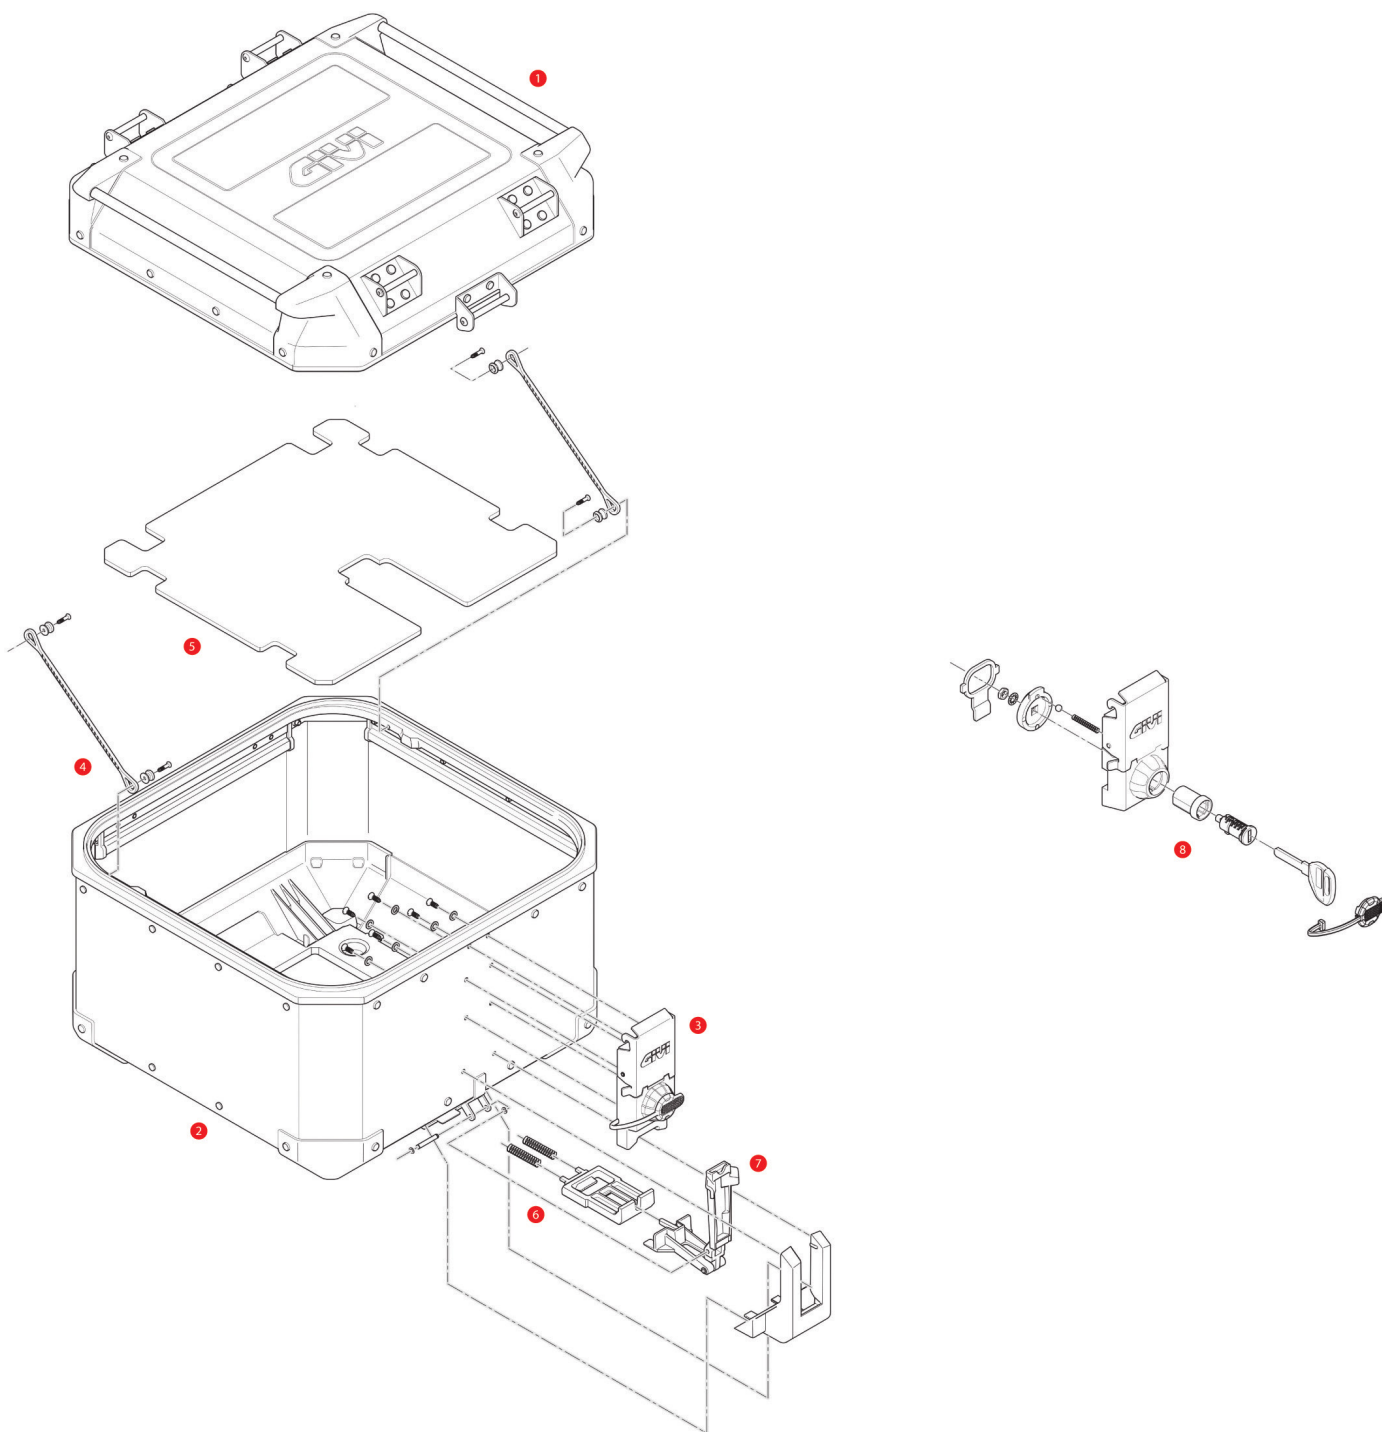

OBK58A / OBK58B / OBK42A / OBK42B TREKKER OUTBACK TOP CASE

1	ZOBK58ACM	OBK58A assembled Top Shell		
	ZOBK58BCM	OBK58B assembled Top Shell black		
	ZOBK42ACM	OBK42A assembled Top Shell		
2	ZOBK42BCM	OBK42B assembled Top Shell black		
	ZOBK58AFM	OBK58A assembled Bottom Shell		
	ZOBK58BFM	OBK58B assembled Bottom Shell black		
	ZOBK42AFM	OBK42A assembled Bottom Shell		

	ZOBK42BFM	OBK42B assembled Bottom Shell black		
3	Z8024MR	Lock set		
4	Z115R	Stop bag opening yarn, 2 pcs.		
5	Z8098R	Internal soft carpet		
6	Z1782CR	Bolt with springs		
7	Z8025R	Sistema di sgancio completo montato		
8	SL101	Security Lock key, including bush and under lock platelets		